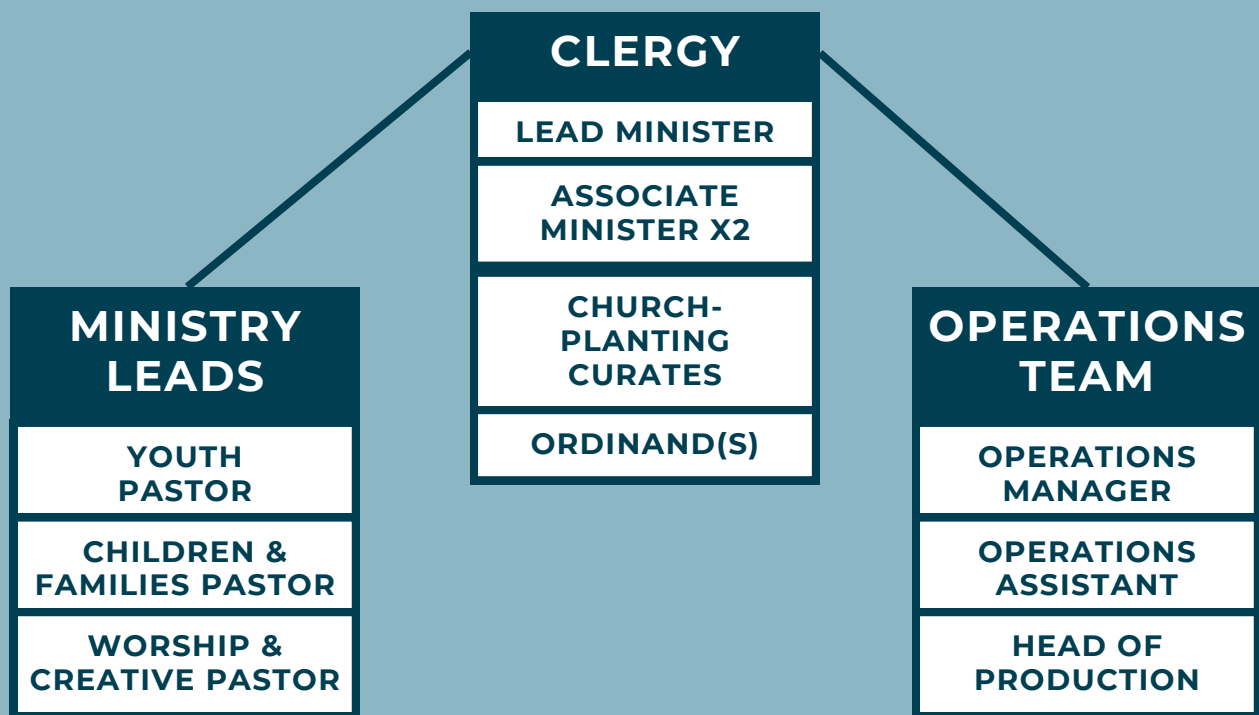

Filled with young people, students & families

A church plant that plants churches & develops leaders

Word & Spirit
Disciples making disciples.

Generous & good news for the city.

TEAM STRUCTURE

WELCOME
HOME

St Werburgh's is currently blessed with a staff team of ten people; Lead Minister, Associate Minister, a curate, an ordinand, three ministry area pastors (Children, Youth, Worship & Creative), a production manager and two operations team members (Operations Manager and Assistant).