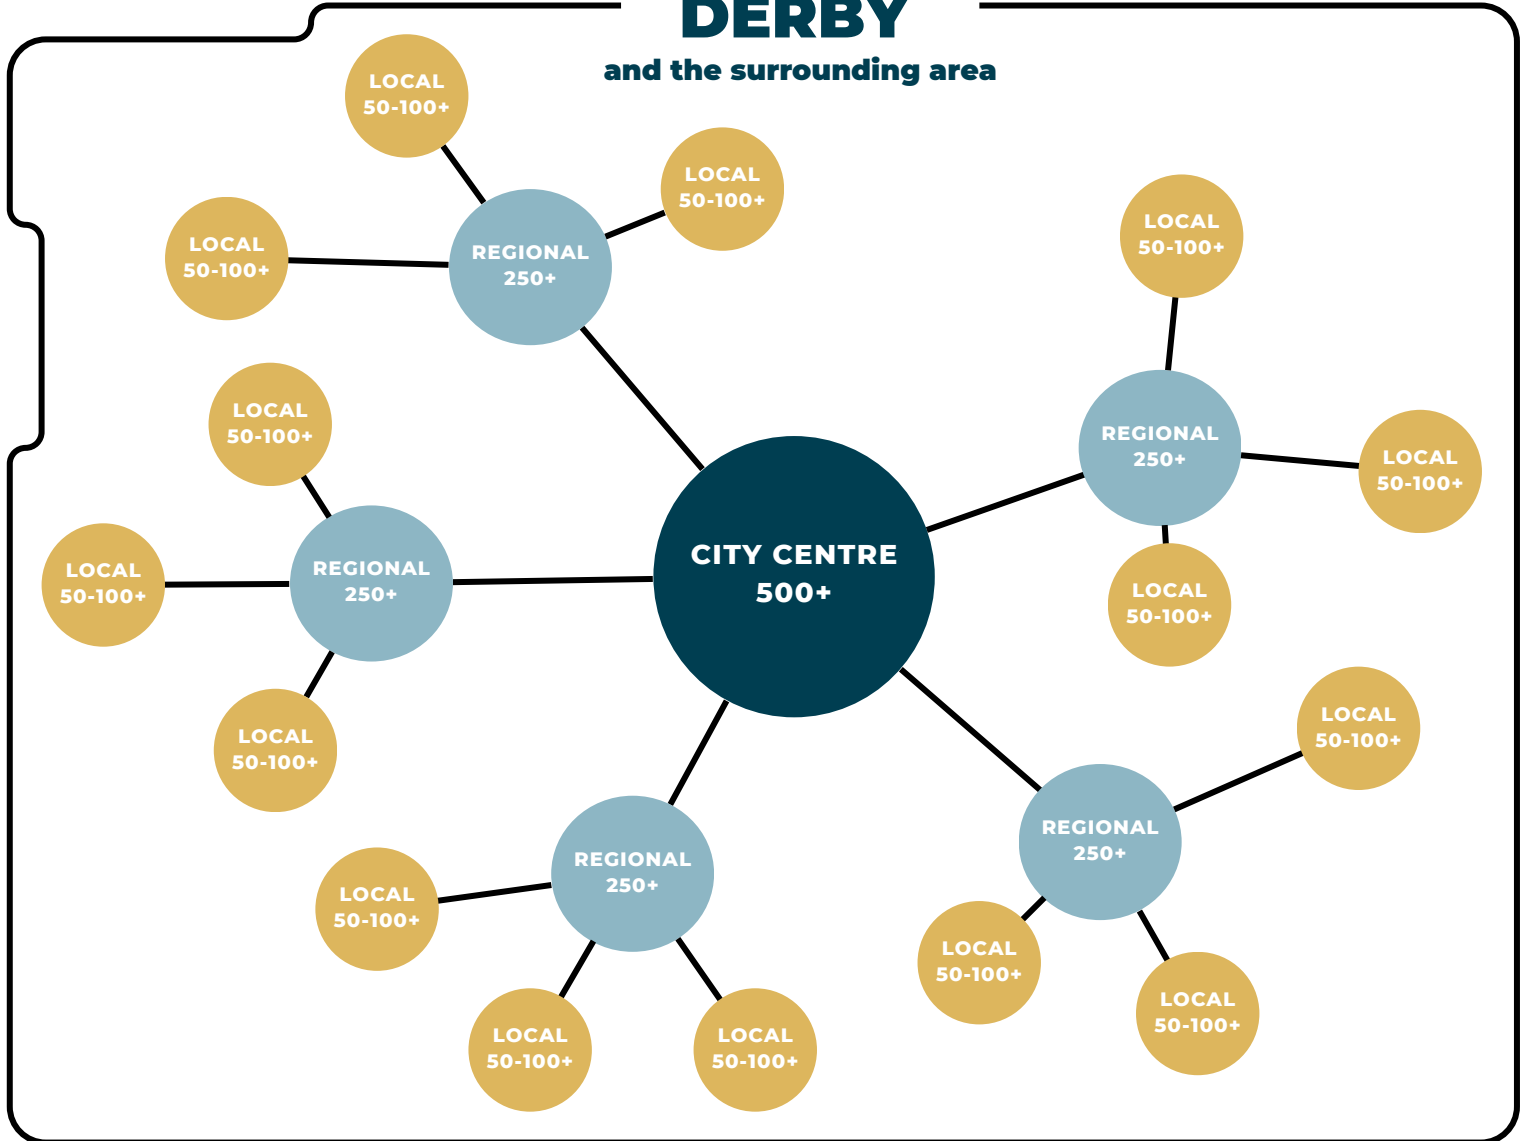

DERBY

and the surrounding area